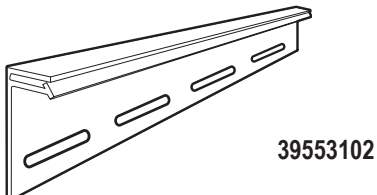

Crown Molding Back 02
Matte Finish
Length 12' - 6"
20 Pcs./Carton
Carton Weight: 18 lbs.