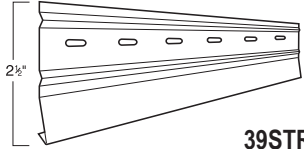

Product Illustration

Description and Color Numbers

Color Chart

39VSTR

Vinyl Starter Strip
Matte Finish
Length 12' - 0"
Width 2-1/2"
40 Pcs./Carton
Carton Weight: 57.16 lbs.

Not Applicable

39STR

Aluminum Starter
Length 10' - 0"
50 Pcs./Carton
Carton Weight: 30 lbs.
500 Linear Ft.