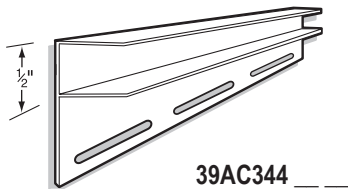

39AC344

Frieze Runner
Matte Finish
Length 12' - 6"
20 Pcs./Carton
Carton Weight: 24.80 lbs.
250 Linear Ft.

01 02 11 13 17 22 26 28 40 44 55
60 63 65 67 69 84 98