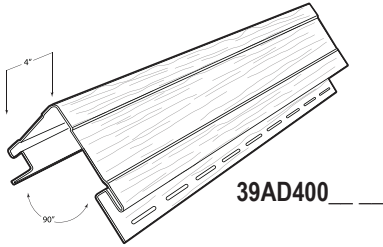

4" Outside Corner Post w/3/4" Receiver 02 11 13 17 22 24 26 28 40 44 48
Brushed Finish 55 60 61 63 65 67 69 79 80 84 85
Length 10' - 0" 86
10 Pcs./Carton
Carton Weight: 45.7lbs.
100 Linear Ft. *New Colors Added*

Sunny Maize 22
Providence Yellow 24
Summer Wheat 26
Autumn Taupe 28
Dove Gray 40
Harbor Stone 44