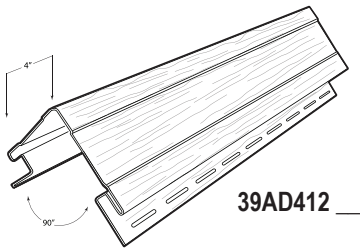

New Colors Added

New Colors Added

New Color Added

Product Illustration

Description and Color Numbers

Color Chart

4" Outside Corner Post 02 11 13 17 22 26 28 40 44 55 60
 Brushed Finish 61 63 65 67 69 72 74 76 78 79 80
 Length 12' - 0" 81 84 85 86 87 88 89
 10 Pcs./Carton
 Carton Weight: 50 lbs.
 120 Linear Ft. *New Colors Added*