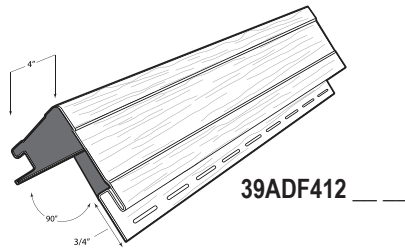

4" Outside Corner w/ 3/4" Receiver & Foam Inserts 70 93 95
Brushed / Film Finish
Length 12' - 0"
6 Pcs./Carton
Carton Weight: 46.70 Lbs.
72 Linear Ft.

Canyon Brown 81
Charcoal Grey 84
Keystone 85
Nutmeg 86
Heritage Red 87
Countryside Green 88
Hampton Blue 89