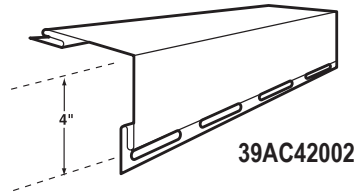

4" Outside Corner Post 02
Matte Finish
Length 20' - 0"
10 Pcs./Carton
Carton Weight: 87.26 lbs.
200 Linear Ft.

Concord Green 48
Vintage Sage 55
Adobe Clay 60
Artisan Clay 61
Soft Heather 63
Wicker Beige 65
Victorian Slate 67
Terra Clay 69