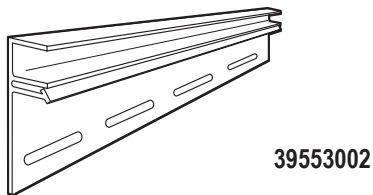

Soffit Crown Molding Back 02
Matte Finish
Length 12' - 6"
20 Pcs./Carton
Carton Weight: 27 lbs.