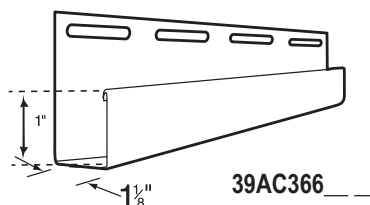

1" Face - 1-1/8" J-Channel 02 11 17 22 26 28 44 55 60 65 67
Matte Finish 69 93 95
Length 12' - 6"
24 Pcs./Carton
Carton Weight: 40 lbs.
500 Linear Ft.

Frost White	01
White Birch	02
Classic Sand	11
New Linen	13
Warm Sandalwood	17
Sunny Maize	22
Providence Yellow	24
Summer Wheat	26
Autumn Taupe	28
Dove Gray	40
Harbor Stone	44
Concord Green	48
Vintage Sage	55
Adobe Clay	60
Artisan Clay	61
Soft Heather	63
Wicker Beige	65
Victorian Slate	67
Terra Clay	69
Mossy Oak Obsession	70
English Walnut	72
Timber Wolfe	74
Whispering Pine	76
Harvest Brown	78
Seagrass	79
Twilight	80
Canyon Brown	81
Charcoal Grey	84
Keystone	85
Nutmeg	86
Heritage Red	87
Countryside Green	88
Hampton Blue	89
Stained American Cedar	93
Stained Forest Brown	95
Musket Brown	98
White	W
Tan	T
Beige	B
Pewter	P

New Colors Added

New Colors Added

New Color Added