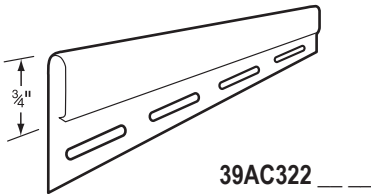

Product Illustration

39AC322 ___