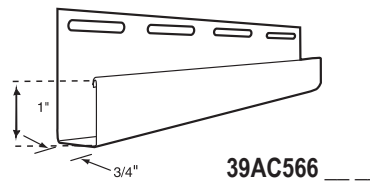

1" Face - 3/4" J-Channel 02 11 17 22 26 40 44 55 60 63 65
Matte Finish 67 69 70 72 74 76 78 81 84 87 88
Length 12' - 6" 89 93
40 Pcs./Carton
Carton Weight: 46.40 lbs.
500 Linear Ft.