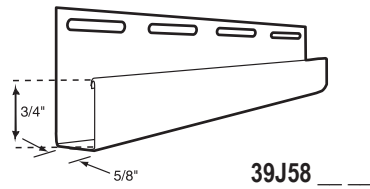

3/4" Face - 5/8" J-Channel 01 02 11 13 17 22 26 28 40 44 55
Matte Finish 60 61 63 65 67 69 84
Length 12' - 6"
40 Pcs./Carton
Carton Weight: 37.40 lbs.
500 Linear Ft.