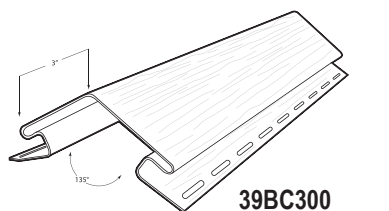

NEW Bay Corner 02
Matte Finish
Length 10' - 0"
10 Pcs./Carton
Carton Weight: 38.50 Lbs.
100 Linear Ft. *New Item Added*

Stained American Cedar 93
Stained Forest Brown 95
Musket Brown 98
White W
Tan T
Beige B
Pewter P