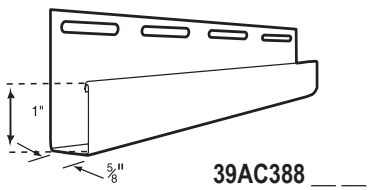

Description and Color Numbers

Color Chart

1" Face - 3/8" J-Channel 02 11 60
 Matte Finish
 Length 12' - 6"
 40 Pcs./Carton
 Carton Weight: 50 lbs.
 500 Linear Ft.

1" Face - 1/2" J-Channel 01 02 11 13 17 22 26 28 40 44
 Matte Finish 55 60 61 63 65 67 69 70 79 80
 Length 12' - 6" 84 85 86 93 95 98
 40 Pcs./Carton
 Carton Weight: 56.10 lbs.
 500 Linear Ft.