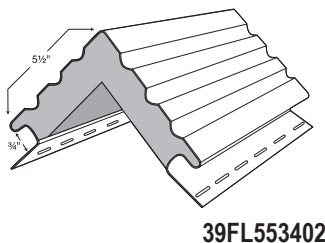

5.5" Fluted Super Corner 02
w/foam Insert
Matte Finish
Length 20' - 0"
5 Pcs./Carton
Carton Weight: 50 lbs.
100 Linear Ft.