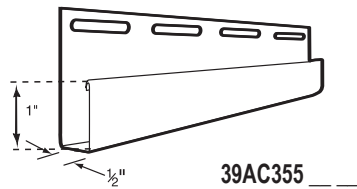

Description and Color Numbers

Color Chart

1" Face - 3/8" J-Channel 02 11 60
 Matte Finish
 Length 12' - 6"
 40 Pcs./Carton
 Carton Weight: 50 lbs.
 500 Linear Ft.

1" Face - 1/2" J-Channel 01 02 11 13 17 22 26 28 40 44
 Matte Finish 55 60 61 63 65 67 69 70 79 80
 Length 12' - 6" 84 85 86 93 95 98
 40 Pcs./Carton
 Carton Weight: 56.10 lbs.
 500 Linear Ft.