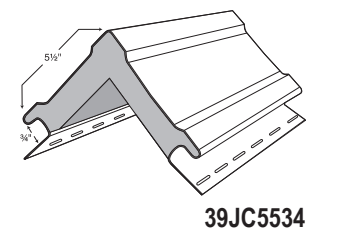

5.5" Traditional Super Corner 02 11 17 44 60
w/foam Insert
Matte Finish
Length 20' - 0"
5 Pcs./Carton
Carton Weight: 50 lbs.
100 Linear Ft.

Frost White	01
White Birch	02
Classic Sand	11
New Linen	13
Warm Sandalwood	17
Sunny Maize	22
Providence Yellow	24
Summer Wheat	26
Autumn Taupe	28
Dove Gray	40
Harbor Stone	44
Concord Green	48
Vintage Sage	55
Adobe Clay	60
Artisan Clay	61
Soft Heather	63
Wicker Beige	65
Victorian Slate	67
Terra Clay	69
Mossy Oak Obsession	70
English Walnut	72
Timber Wolfe	74
Whispering Pine	76
Harvest Brown	78
Seagrass	79
Twilight	80
Canyon Brown	81
Charcoal Grey	84
Keystone	85
Nutmeg	86
Heritage Red	87
Countryside Green	88
Hampton Blue	89
Stained American Cedar	93
Stained Forest Brown	95
Musket Brown	98
White	W
Tan	T
Beige	B
Pewter	P