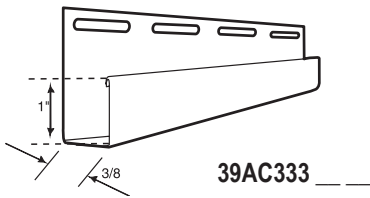

Description and Color Numbers

Color Chart

1" Face - 3/8" J-Channel 02 11 60
 Matte Finish
 Length 12' - 6"
 40 Pcs./Carton
 Carton Weight: 50 lbs.
 500 Linear Ft.

1" Face - 1/2" J-Channel 01 02 11 13 17 22 26 28 40 44
 Matte Finish 55 60 61 63 65 67 69 70 79 80
 Length 12' - 6" 84 85 86 93 95 98
 40 Pcs./Carton
 Carton Weight: 56.10 lbs.
 500 Linear Ft.