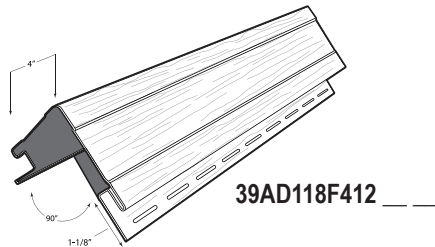

4" Outside Corner w/ 1-1/8" Receiver & Foam Inserts 02 11 17 22 26 44 55 60 65 93 95
Brushed Finish
Length 12' - 0"
6 Pcs./Carton
Carton Weight: 51.48 Lbs.
120 Linear Ft.

Mossy Oak Obsession 70
English Walnut 72
Timber Wolfe 74
Whispering Pine 76
Harvest Brown 78
Seagrass 79
Twilight 80